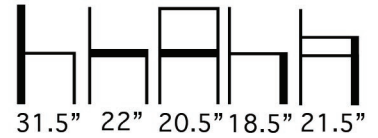

Design:
Area 44

● ● ● #MIRA-3X Armchair

Solid Beech Wood Frame
Armchair with Upholstered
Seat and Wire Back.

Available in COM, COL or Aceray
Graded in Upholstery.

Wire Available in 9 Colored PPL
or Wheat, Dark Brown or Black
Leather.