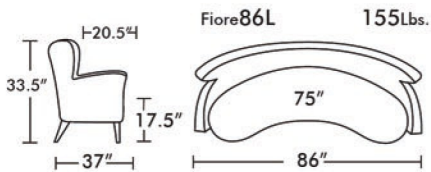

Design:
CRB Design

● ● ● #FIORE-L Lounge Seating

Frame: Solid Wood Frame.

Seat, Back and Arms: Multi Density High- Resilient Polyurethane Foam.

Special Features: Welted Edges.

Legs: Solid Wood.

Wood Finish Options: Custom Match Wood Finishes.