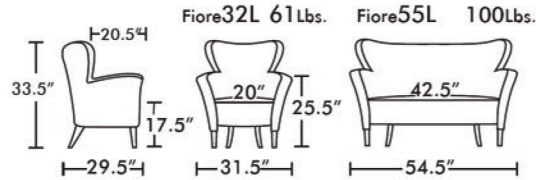

Design:
CRB Design

● ● ● #FIORE-L Lounge Seating

Frame: Solid Wood Frame.

Seat, Back and Arms: Multi Density High- Resilient Polyurethane Foam.

Special Features: Welted Edges.

Legs: Solid Wood.

Wood Finish Options: Custom Match Wood Finishes.