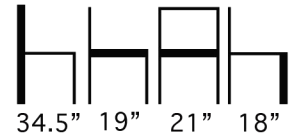

● ● ● ● #150Q-03 Side Chair

Polished Chrome Square & Oval Steel Tube Frame Stacking Chair.

**Shells Available in:**

- Stained Beech Wood Veneer
- Custom Stains
- Ebony Wood Veneer
- Zebrano Wood Veneer
- Regenerated Leather. Colors: Black, Tobacco
- Fully Upholstered in COM or in Aceray Graded Vinyls
- Seat Pads Available in COM or in Aceray Graded Vinyls
- Custom Digital Print Laminates
- Aluminum Laminate
- HP Laminates